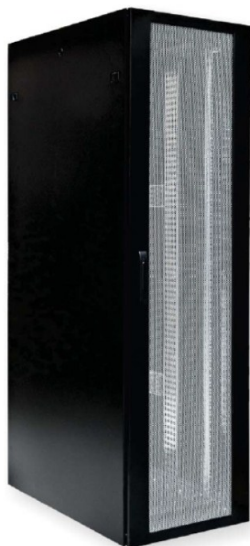

Product Information

4DC cabinet, BKT 45U, 800/1200/2100 W/D/H mm. one-piece perforated front door, RAL 9005 black

Card No. PI_S4DC4580123311.3_02.16

Standards

EIA-310-D, IEC 60297-1, IEC 60297-2, ROHS

Features

- Material: steel sheet
- Front door: one-piece perforated
- Rear door: one-piece perforated
- Side walls: steel sheet
- Load capacity: 1500 kg
- IP rating: 20
- Colour: RAL 9005

Performance/Variants

Type	Width	Depth	Height	Index
45U	800	1200	2100	S4DC4580123311.3